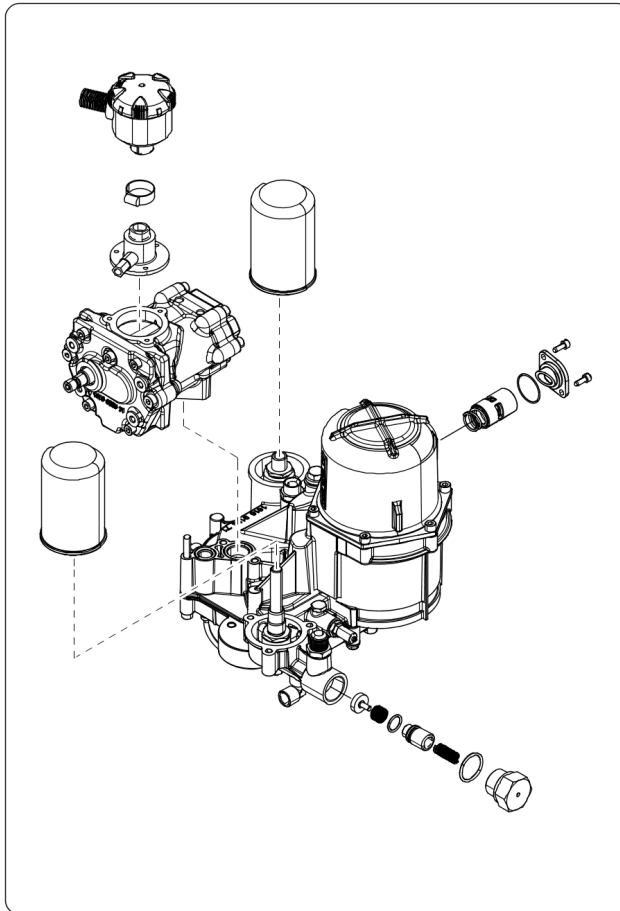

Screw Compressors

Parts List
LS 6-270 D 10 400/50 CE

FIAC

Screw Compressors

LS 6-270 D 10 400/50 CE

Parts List

Edition: 1

- Copyright,
Any unauthorized use or copying of the contents or any part thereof is prohibited. This applies in particular to trademarks, model denominations, part numbers and drawings.
- Use only authorized parts. Any damage or malfunction caused by the use of unauthorized parts is not covered by Warranty or Product Liability.

Canopy

1127150160_00 Canopy 5-1

Item	Part No.	Name	Qty	Uom
301	2901370003	Kit A 2000H/1Y maintenance	1	EA
302A	2901370004	Kit B 4-6HP, 4000H/2Y maintenance	1	EA
302B	2901370010	Kit B 8-10HP, 4000H/2Y maintenance	1	EA
304	2901370011	Kit C 6000H/3Y maintenance	1	EA