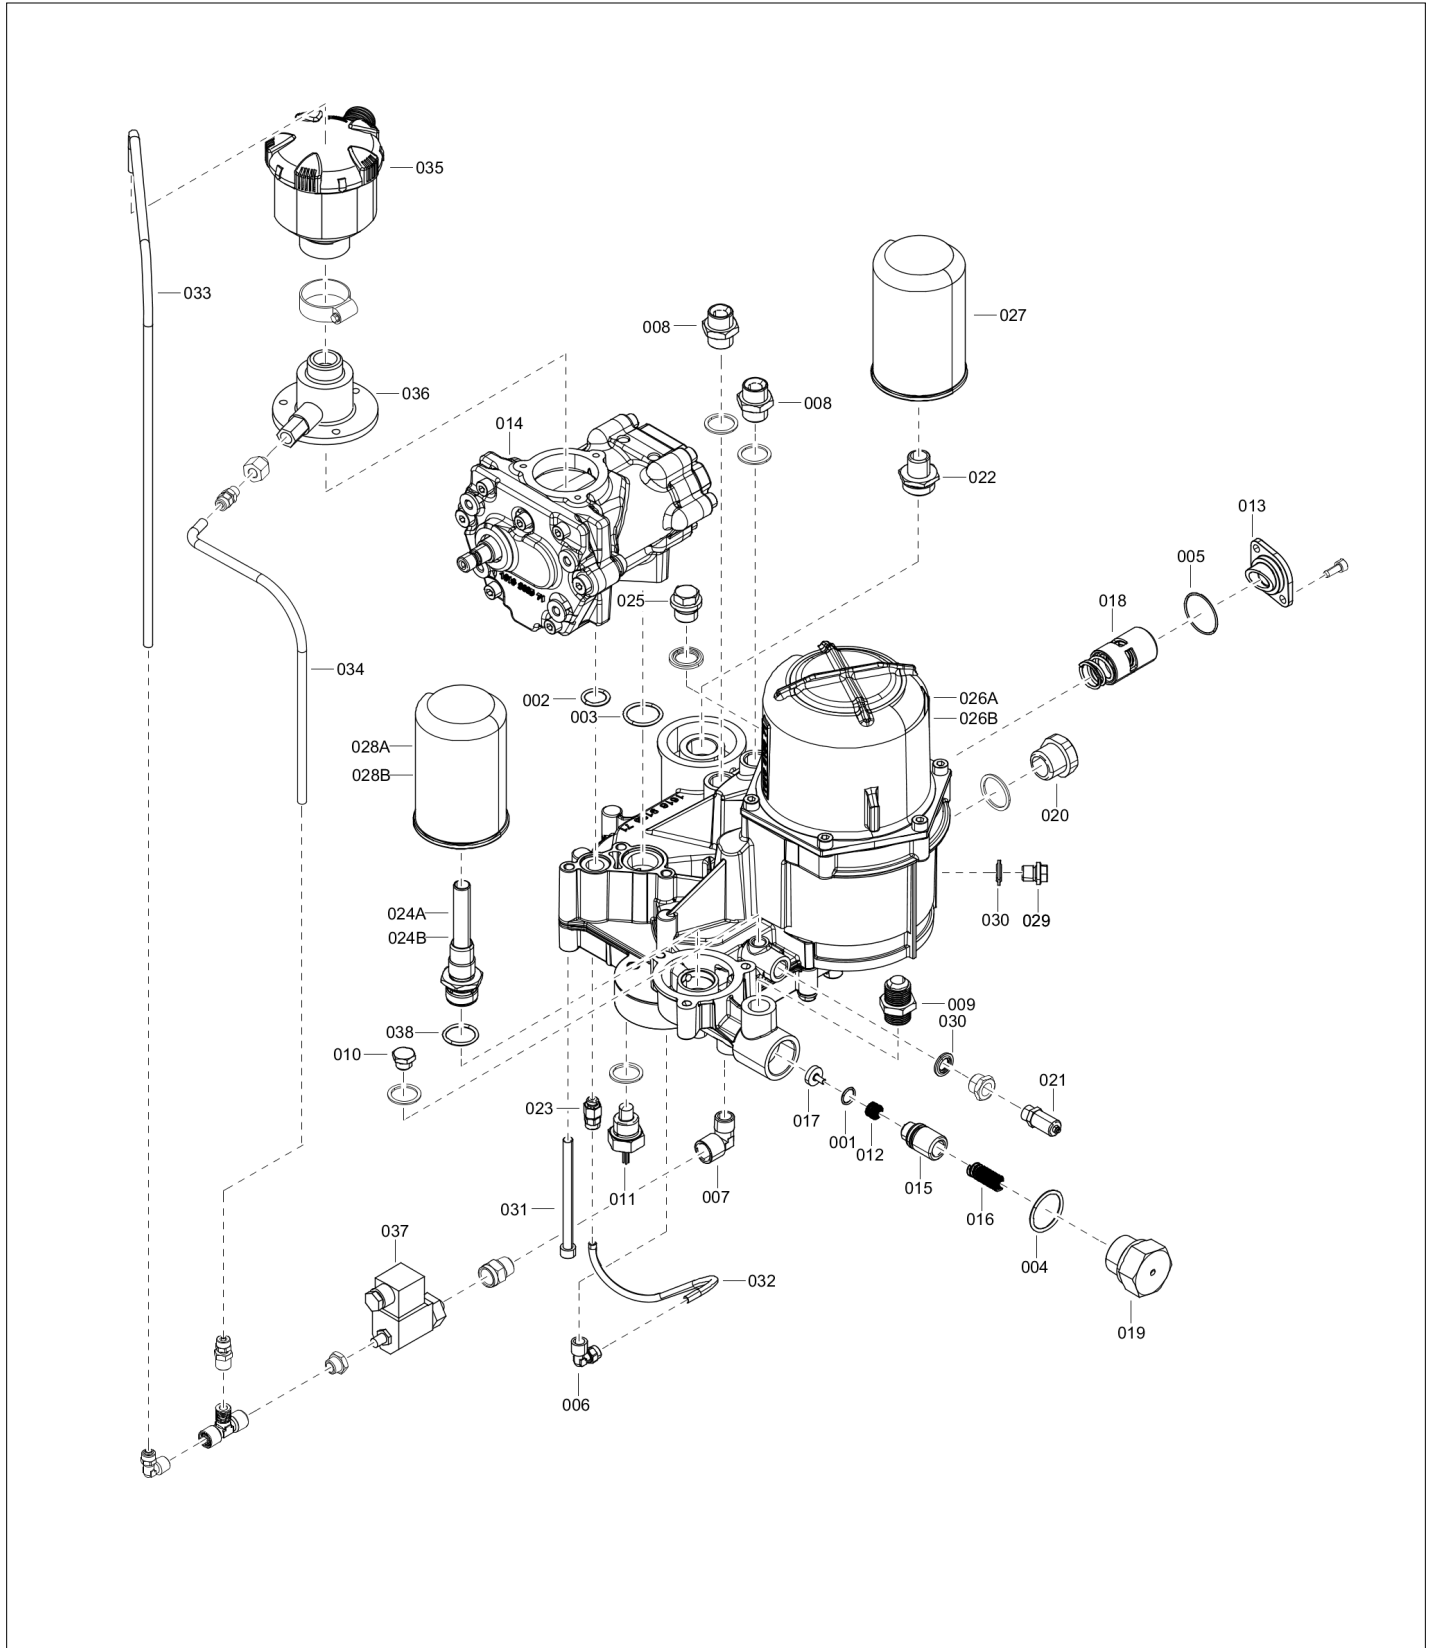

Integrated block 1124730001_00 Integrated Block

Item	Part No.	Name	Qty	Uom
001	0663210540	O-ring	1	EA
002	0663212259	O-ring	1	EA
003	0663210264	O-ring	1	EA
004	0663313000	O-ring	1	EA
005	0663713200	O-ring	1	EA
006	1127080056	Elbow	1	EA
007	1127080087	Elbow	1	EA
008	1127080126	Nipple	2	EA
009	1127080131	Nipple	1	EA
010	1127090009	Plug	1	EA
011	1127480800	Temp.-LS Probe capsule	1	EA
012	1513006400	Spring	1	EA
013	1614611800	Thermostatic valve cover	1	EA
014	1616903480	Screw element	1	EA
015	1622655800	Piston	1	EA
016	1622655900	Spring	1	EA
017	1622656903	Valve	1	EA
018	1622706405	Thermostatic valve	1	EA
019	1629007216	Housing	1	EA
020	2200759910	Plug	1	EA
021	2202721501	Safety valve	1	EA
022	2202928703	Nipple	1	EA
023	2204154601	Check valve	1	EA
024A	2204213824	Nipple OSE (For 4-6 HP)	1	EA
024B	2204213822	Nipple OSE (For 8-10 HP)	1	EA
025	2204220406	Plug	1	EA
026A	9824179600	Integrated block (For 4-8 HP)	1	EA
026B	9824180800	Integrated block (For 10 HP)	1	EA
027	6211472650	Oil filter	1	EA
028A	6221372650	Air- Oil separator (For 4-6 HP)	1	EA
028B	6221372850	Air- Oil separator (For 8-10 HP)	1	EA