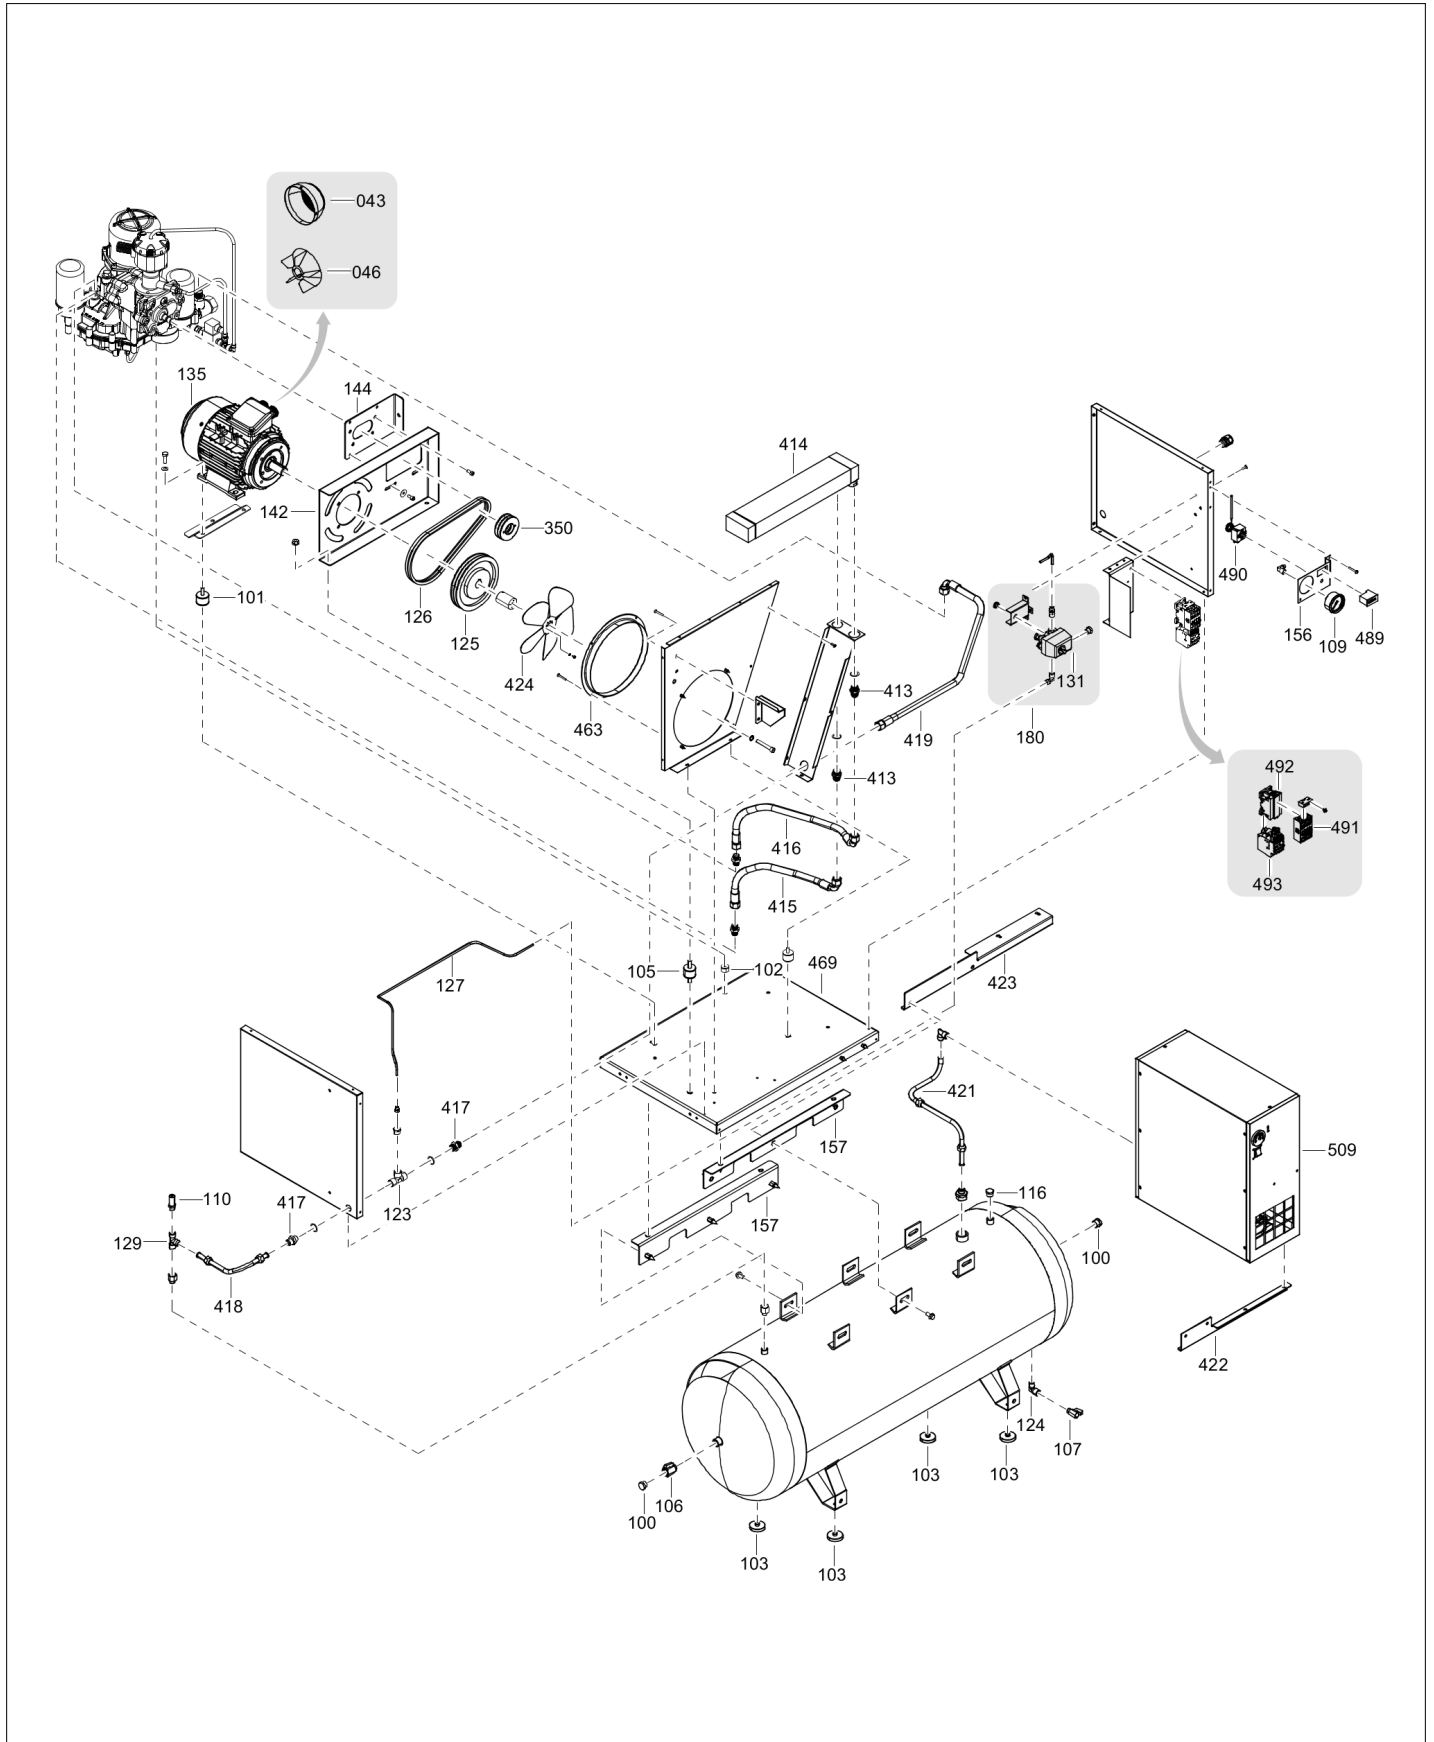

Compressor package 4116000758_00 Compressor package

Item	Part No.	Name	Qty	Uom
043	2236116897	Fan cover	1	EA
046	2236116895	Fan	1	EA
100	1127090003	Plug receiver	2	EA
101	1127360454	Antivibration pad	1	EA
102	1127360402	Damper	1	EA
103	1127360040	Rubber foot	4	EA
105	1127360440	Damper	2	EA
106	6210720200	Ball valve	1	EA
107	6210717800	Drain tap	1	EA
109	1127110103	Pressure guage	1	EA
110	1127190209	Safety valve	1	EA
116	1127090008	Plug	1	EA
123	1126000026	Tee fitting	1	EA
124	1127080001	Elbow fitting	1	EA
125	1127400776	Pulley	1	EA
126	1127370093	Belt	2	EA
127	1127230001	Rilsan tube	AR	EA
129	1127080270	Pipe tee fitting	1	EA
131	1127250002	Pressure switch	1	EA
135	1127380813	Motor	1	EA
142	1127510162	Beltguard	1	EA
144	1127510150	Belt guard support	1	EA
156	1127510189	Instrument support	1	EA
157	1125160493	Support	2	EA
180	1124050440	Pressure switch kit	1	EA
350	2204220443	Pulley	1	EA
413	1127080131	Nipple	2	EA
414	1091631933	Cooler	1	EA
415	1127230991	Hose	1	EA
416	1127231064	Pipe	1	EA
417	1127080126	Nipple	2	EA