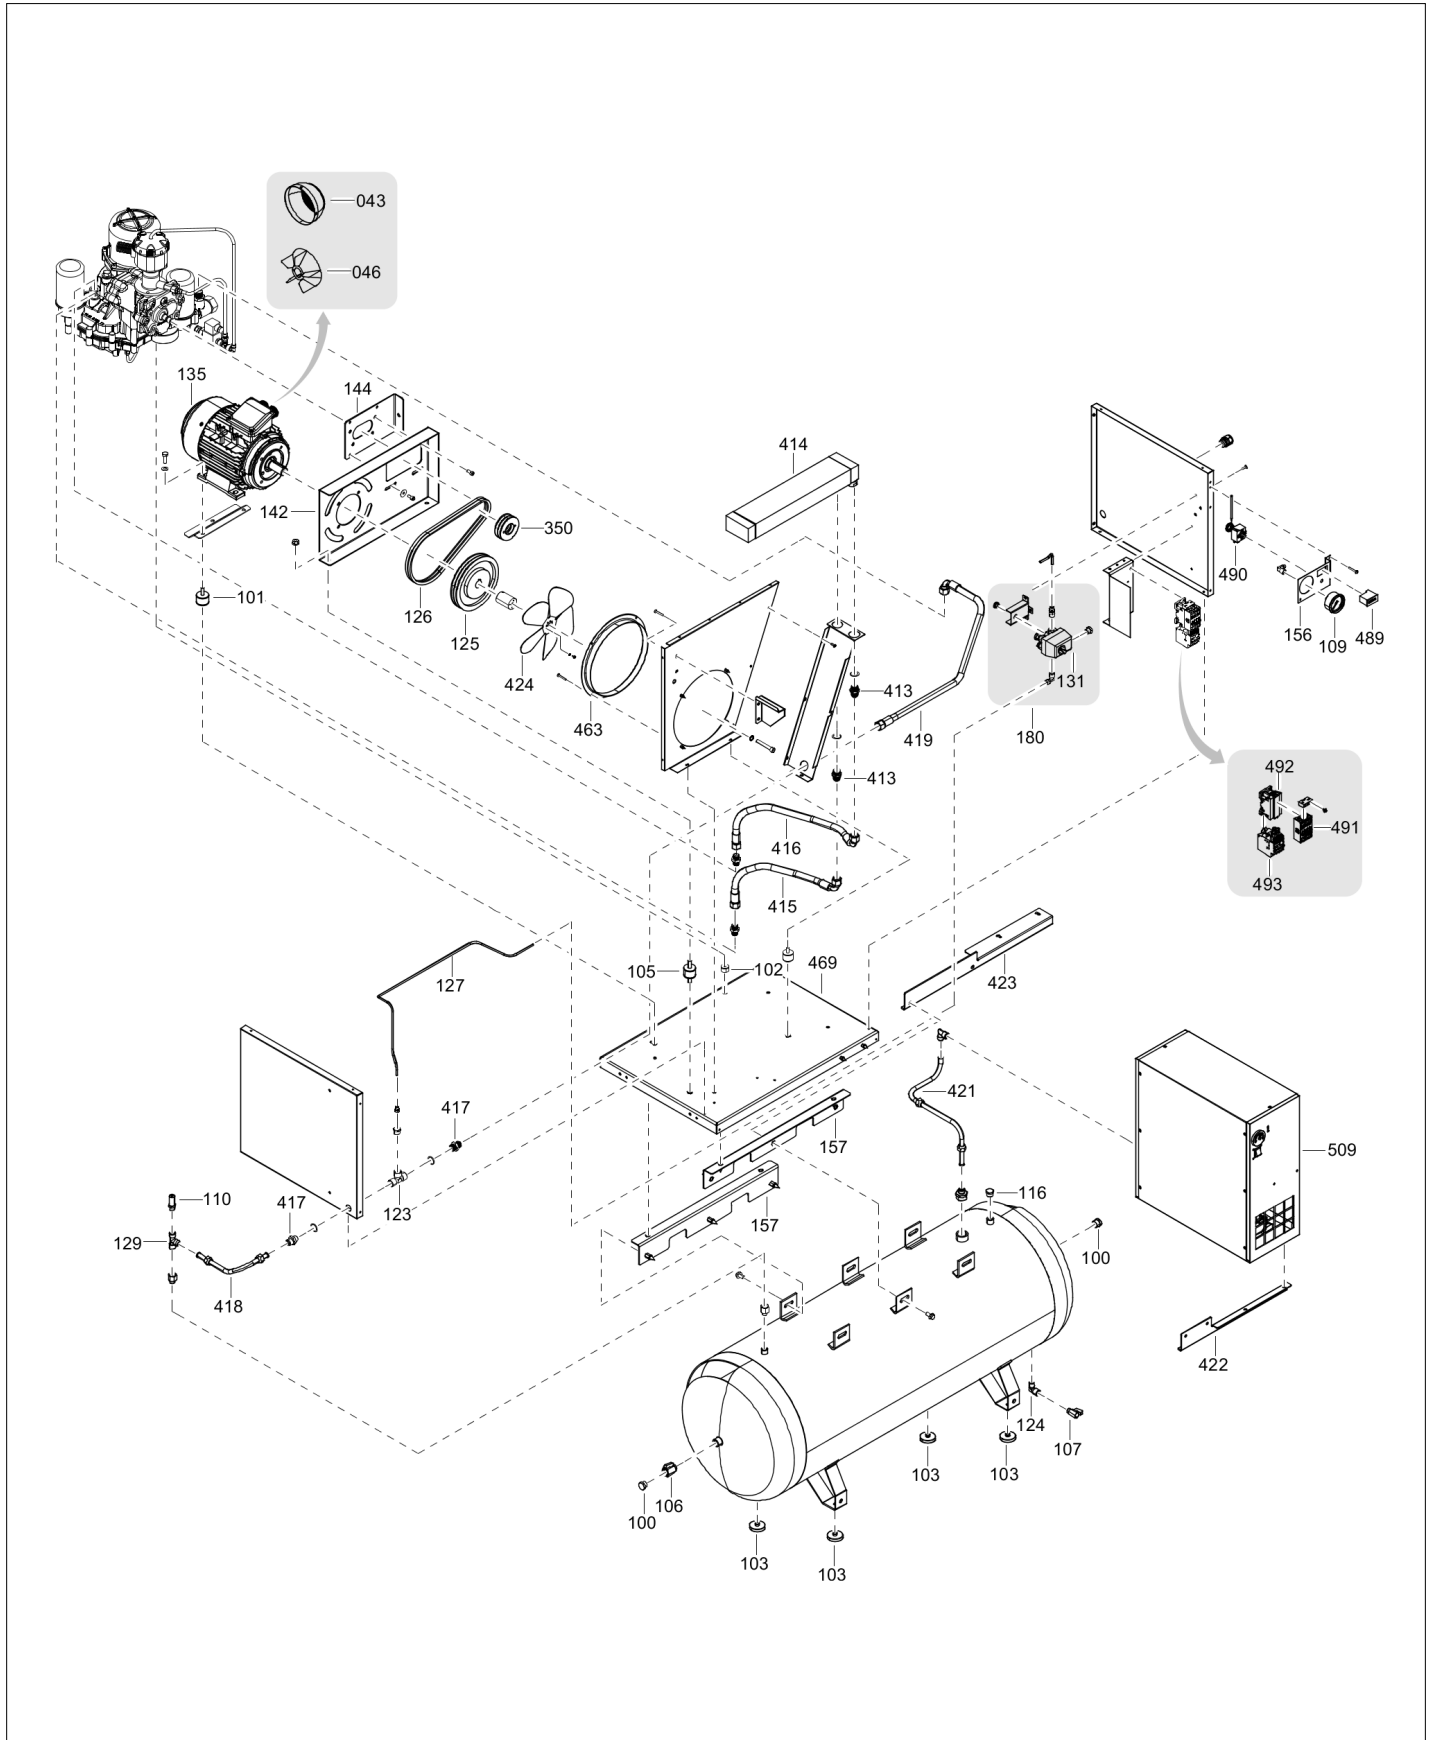

Compressor package 4116000554_00 Compressor package

Item	Part No.	Name	Qty	Uom
043	2236116898	Fan cover	1	EA
046	2236116895	Fan	1	EA
100	1127090003	Plug receiver	2	EA
101	1127360454	Antivibration pad	1	EA
102	1127360402	Damper	1	EA
103	1127360040	Rubber foot	4	EA
105	1127360440	Damper	2	EA
106	6210720200	Ball valve	1	EA
107	6210717800	Drain tap	1	EA
109	1127110103	Pressure guage	1	EA
110	1127190209	Safety valve	1	EA
116	1127090008	Plug	1	EA
123	1126000026	Tee fitting	1	EA
124	1127080001	Elbow fitting	1	EA
125	1127400005	Pulley	1	EA
126	1127370085	Belt	2	EA
127	1127230001	Rilsan tube	AR	EA
129	1127080270	Pipe tee fitting	1	EA
131	1127250002	Pressure switch	1	EA
135	1127380302	Motor	1	EA
142	1127510162	Beltguard	1	EA
144	1127510150	Belt guard support	1	EA
156	1127510189	Instrument support	1	EA
157	1125160493	Support	2	EA
180	1124050440	Pressure switch kit	1	EA
350	2204220443	Pulley	1	EA
413	1127080131	Nipple	2	EA
414	1091631933	Cooler	1	EA
415	1127230991	Hose	1	EA
416	1127231064	Pipe	1	EA
417	1127080126	Nipple	2	EA