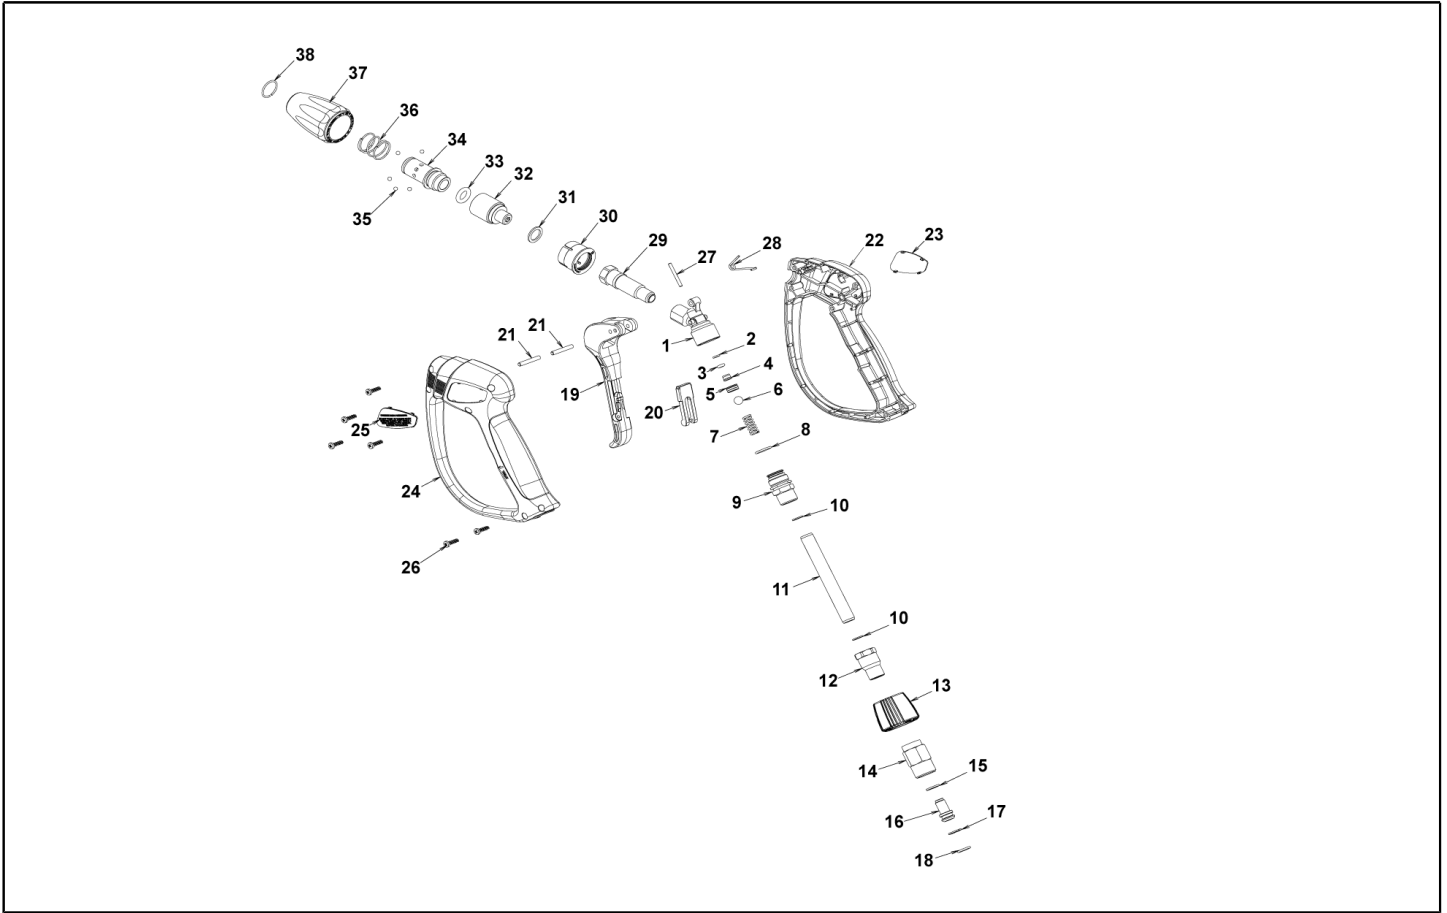

Ref. K	Part N.	Part N. 2	Description	Quantity	Validity		Price
					From	To	
0001	PVVR40381	N/A	GUN BODY G 5100 G1/4F	1,00			--
0002	S GUVR40074	N/A	ANTI-EXTR.RING D. 3 X 7.4X1.3	1,00			--
0003	S GUGO21835	N/A	O-RING D. 2.84 X 2.62 VIT. 80SH	1,00			--
0004	PVVR40382	N/A	PISTON GUIDE G 5100	1,00			--
0005	S PVVR40563	N/A	BALL SEAT AL36 G6000 + OR	1,00			--
0006	S SFVR40004	N/A	BALL D. 5/16" ALL.GR16	1,00			--
0007	MLML40047	N/A	SPRING D. 9.4 x23.5x1.6 G6000	1,00			--
0008	GUGO12322	N/A	O-RING D. 14 X 1.78 NBR 90SH	1,00			--
0009	PVVR40383	N/A	CONNECTOR COLL.G5100 1/4F	1,00			--
0010	VTRS40017	N/A	WASHER D. 8,2X11,4X1,00	2,00			--
0011	PVVR40384	N/A	TUBE G 1/4" L.105	1,00			--
0012	RCIN40022	N/A	CONNECTOR SWIV G5100 1/4F	1,00			--
0013	MPVR40967	N/A	RING NUT G 6000 SW. GR.	1,00			--
0014	RCIN40021	N/A	JOINT SWIV 5100 M22	1,00			--
0015	S GUVR40075	N/A	ANTI-EXTR.RING D. 10 X14X1.5	1,00			--
0016	PVVR40386	N/A	SCREW SW. G 5100	1,00			--
0017	S GUVR40076	N/A	ANTI-EXTR.RING D. 11.2X14X1.2	1,00			--
0018	S GUGO15295	N/A	O-RING D. 10.82 X 1.78 VIT 75SH	1,00			--
0019	MPVR40820	N/A	TRIGGER G 6000-SW	1,00			--
0020	MPVR40821	N/A	SAFETY-DEVICE G 6000-SW	1,00			--
0021	VTVR40047	N/A	PLUG D. 4X29	2,00			--
0022	MPVR40822	N/A	SHELL G 6000-SW DX	1,00			--
0023	MPVR40968	N/A	PLATE G 6000/2 GR.DX	1,00			--
0024	MPVR40824	N/A	SHELL G 6000-SW SX	1,00			--
0025	MPVR40825	N/A	PLATE G 6000 GR.SX	1,00			--
0026	VTVT40043	N/A	SCREW AF 4X 14 HILO ZN.N	6,00			--
0027	PVVR40564	N/A	SMALL PISTON G 6000 AL36 SP.	1,00			--
0028	MLML40029	N/A	SPRING G 5100	1,00			--
0029	PVVR40521	N/A	CONNECTOR AL55 G1/4F	1,00			--
0030	MPVR40856	N/A	PROTECTION AR 4	1,00			--
0031	VTRS48089	N/A	WASHER D.13,5X18 X1,5 RM.	1,00			--
0032	PVVR40522	N/A	CONNECTOR AR 4 G1/4 M OT	1,00			--
0033	GUGO40079	N/A	O-RING D. 11 X 4 VIT 75SH	1,00			--
0034	PVVR40523	N/A	JOINT BODY AR 4 OT	1,00			--
0035	SFVR40003	N/A	BALL D.5/32" AISI 420C I.3290	8,00			--
0036	MLML40043	N/A	SPRING D. 23 X24.0 D.1.4 IX	1,00			--
0037	PVVR40524	N/A	KNOB AR 4 INS.OT	1,00			--
0038	VTAE40010	N/A	CIRCLIP D.18 -D.1.5 AR 4	1,00			--